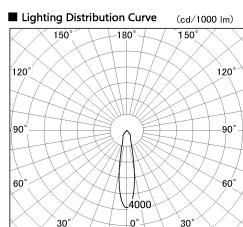

Item no. SD381-2520B9035-R

Series Name: Cledy versa R-G (UL track)
(SD381-R)

■ Direct Horizontal Illuminance SD381-2520B9035-R

Illuminance Angle	Beam Angle	Vertical Illuminance (lx)
20°	21°	43110
		10780
		4790
		2690
		1720
		1200
1410 m	1	880
		670
		670

Installation	Track mount
Type	Extra high-efficiency tracklight
Fixture wattage	23W
Beam angle	21deg
Color Temp.	3500K
CRI	Ra>90
Luminous	2754 lm
Body	Die-castaluminumalloy
Body finish	Black
Trim finish	Black
Reflector finish	N/A
IP Rate	IP20
Light source	COB module
Input Voltage	AC220~240V
Dimming Type	Non-Dimmable
Certificate	CE,CCC
Cut Hole	N/A