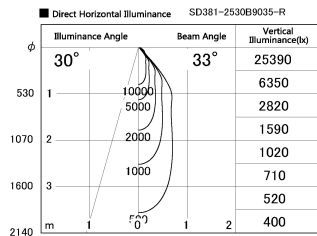

Item no. SD381-2530B9035-R

Series Name: Cledy versa R-G (UL track)  
(SD381-R)

Installation	Track mount
Type	Extra high-efficiency tracklight
Fixture wattage	23W
Beam angle	33deg
Color Temp.	3500K
CRI	Ra>90
Luminous	2797 lm
Body	Die-castaluminumalloy
Body finish	Black
Trim finish	Black
Reflector finish	N/A
IP Rate	IP20
Light source	COB module
Input Voltage	AC220~240V
Dimming Type	Non-Dimmable
Certificate	CE,CCC
Cut Hole	N/A