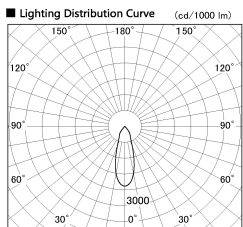

Item no. SD381-2530B9035-R

Series Name: Cledy versa R-G (UL track)  
(SD381-R)

Installation	Track mount
Type	Extra high-efficiency tracklight
Fixture wattage	23W
Beam angle	33deg
Color Temp.	3500K
CRI	Ra>90
Luminous	2797 lm
Body	Die-castaluminumalloy
Body finish	Black
Trim finish	Black
Reflector finish	N/A
IP Rate	IP20
Light source	COB module
Input Voltage	AC220~240V
Dimming Type	Non-Dimmable
Certificate	CE,CCC
Cut Hole	N/A