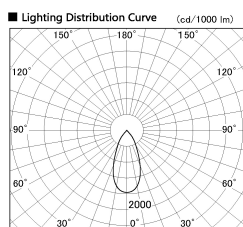

Item no. SD381-2540B9035-R

Series Name: Cledy versa R-G (UL track)
(SD381-R)

Installation	Track mount
Type	Extra high-efficiency tracklight
Fixture wattage	23W
Beam angle	45deg
Color Temp.	3500K
CRI	Ra>90
Luminous	2800 lm
Body	Die-castaluminumalloy
Body finish	Black
Trim finish	Black
Reflector finish	N/A
IP Rate	IP20
Light source	COB module
Input Voltage	AC220~240V
Dimming Type	Non-Dimmable
Certificate	CE,CCC
Cut Hole	N/A