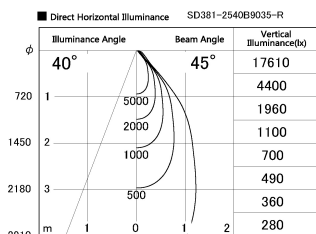

Item no. SD381-2540B9035-R

Series Name: Cledy versa R-G (UL track)
(SD381-R)

Installation	Track mount
Type	Extra high-efficiency tracklight
Fixture wattage	23W
Beam angle	45deg
Color Temp.	3500K
CRI	Ra>90
Luminous	2800 lm
Body	Die-castaluminumalloy
Body finish	Black
Trim finish	Black
Reflector finish	N/A
IP Rate	IP20
Light source	COB module
Input Voltage	AC220~240V
Dimming Type	Non-Dimmable
Certificate	CE,CCC
Cut Hole	N/A