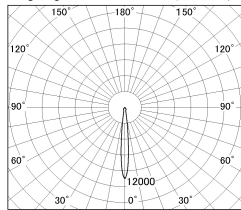

■ Lighting Distribution Curve (cd./1000 lm)

φ	Illuminance Angle	Beam Angle	Vertical Illuminance(lx)	
			1	2
170	10°	11°	85840	21460
340			9540	5360
520			3430	2380
690	2000	1750	1340	

Installation	Track mount	
Type	Extra	high-efficiency tracklight
Fixture wattage	20W	
Beam angle	11deg	
Color Temp.	3500K	
CRI	Ra>90	
Luminous	1981 lm	
Body	Die-castaluminumalloy	
Body finish	Black	
Trim finish	Black	
Reflector finish	N/A	
IP Rate	IP20	
Light source	COB module	
Input Voltage	AC220~240V	
Dimming Type	Non-Dimmable	
Certificate	CE,CCC	
Cut Hole	N/A