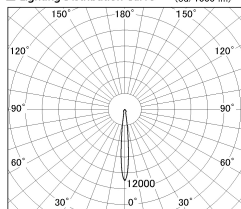

■ Lighting Distribution Curve (cd./1000 lm)

φ	Illuminance Angle	Beam Angle	Vertical Illuminance(lx)	
			1	2
170	10°	11°	85840	21460
340	20000		9540	5360
520	10000		3430	2380
690	5000		1750	1340
	2000			
m	1	0	1	2

Installation	Track mount	
Type	Extra	high-efficiency tracklight
Fixture wattage	20W	
Beam angle	11deg	
Color Temp.	3500K	
CRI	Ra>90	
Luminous	1981 lm	
Body	Die-castaluminumalloy	
Body finish	Black	
Trim finish	Black	
Reflector finish	N/A	
IP Rate	IP20	
Light source	COB module	
Input Voltage	AC220~240V	
Dimming Type	Non-Dimmable	
Certificate	CE,CCC	
Cut Hole	N/A