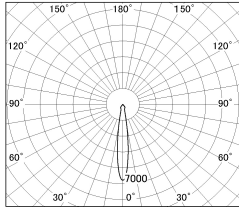

■ Lighting Distribution Curve (cd./1000 lm)

φ	Illuminance Angle	Beam Angle	Vertical Illuminance(lx)	
			1	2
14°	15°	15°	56570	14140
240			20000	6290
1			10000	3540
490			5000	2260
2			2000	1570
730			1000	1150
3			880	
980				

Installation	Track mount
Type	Extra high-efficiency tracklight
Fixture wattage	20W
Beam angle	15deg
Color Temp.	3500K
CRI	Ra>90
Luminous	2104 lm
Body	Die-castaluminumalloy
Body finish	Black
Trim finish	Black
Reflector finish	N/A
IP Rate	IP20
Light source	COB module
Input Voltage	AC220~240V
Dimming Type	Non-Dimmable
Certificate	CE,CCC
Cut Hole	N/A