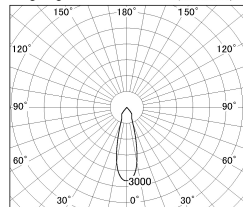

Installation	Track mount	
Type	Extra	high-efficiency tracklight
Fixture wattage	20W	
Beam angle	28deg	
Color Temp.	3500K	
CRI	Ra>90	
Luminous	2148 lm	
Body	Die-castaluminumalloy	
Body finish	Black	
Trim finish	Black	
Reflector finish	N/A	
IP Rate	IP20	
Light source	COB module	
Input Voltage	AC220~240V	
Dimming Type	Non-Dimmable	
Certificate	CE,CCC	
Cut Hole	N/A	

■ Lighting Distribution Curve (cd./1000 lm)