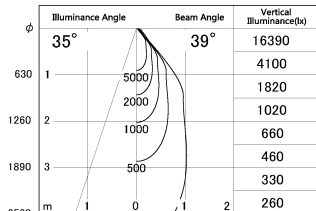

Installation	Track mount
Type	Extra high-efficiency tracklight
Fixture wattage	20W
Beam angle	39deg
Color Temp.	3500K
CRI	Ra>90
Luminous	2165 lm
Body	Die-castaluminumalloy
Body finish	Black
Trim finish	Black
Reflector finish	N/A
IP Rate	IP20
Light source	COB module
Input Voltage	AC220~240V
Dimming Type	Non-Dimmable
Certificate	CE,CCC
Cut Hole	N/A