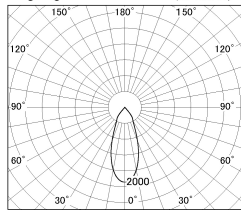

■ Lighting Distribution Curve (cd./1000 lm)

Installation	Track mount
Type	Extra high-efficiency tracklight
Fixture wattage	20W
Beam angle	39deg
Color Temp.	3500K
CRI	Ra>90
Luminous	2165 lm
Body	Die-castaluminumalloy
Body finish	Black
Trim finish	Black
Reflector finish	N/A
IP Rate	IP20
Light source	COB module
Input Voltage	AC220~240V
Dimming Type	Non-Dimmable
Certificate	CE,CCC
Cut Hole	N/A