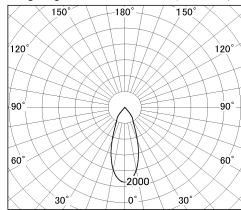

Installation	Track mount	
Type	Extra	high-efficiency tracklight
Fixture wattage	20W	
Beam angle	39deg	
Color Temp.	3500K	
CRI	Ra>90	
Luminous	2165 lm	
Body	Die-castaluminumalloy	
Body finish	Black	
Trim finish	Black	
Reflector finish	N/A	
IP Rate	IP20	
Light source	COB module	
Input Voltage	AC220~240V	
Dimming Type	Non-Dimmable	
Certificate	CE,CCC	
Cut Hole	N/A	

■ Lighting Distribution Curve (cd./1000 lm)