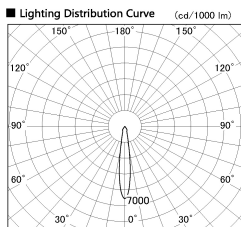

Item no. SD381-1915B9035-R

Series Name: Cledy versa R-G (UL track)
(SD381-R)

Installation	Track mount
Type	Extra high-efficiency tracklight
Fixture wattage	18.6W
Beam angle	16deg
Color Temp.	3500K
CRI	Ra>90
Luminous	1691 lm
Body	Die-castaluminumalloy
Body finish	Black
Trim finish	Black
Reflector finish	N/A
IP Rate	IP20
Light source	COB module
Input Voltage	AC220~240V
Dimming Type	Non-Dimmable
Certificate	CE,CCC
Cut Hole	N/A