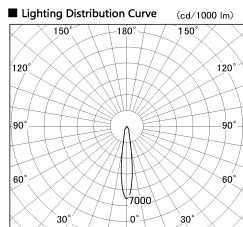

Item no. SD381-1915B9035-R

Series Name: Cledy versa R-G (UL track)
(SD381-R)

Installation	Track mount
Type	Extra high-efficiency tracklight
Fixture wattage	18.6W
Beam angle	16deg
Color Temp.	3500K
CRI	Ra>90
Luminous	1691 lm
Body	Die-castaluminumalloy
Body finish	Black
Trim finish	Black
Reflector finish	N/A
IP Rate	IP20
Light source	COB module
Input Voltage	AC220~240V
Dimming Type	Non-Dimmable
Certificate	CE,CCC
Cut Hole	N/A