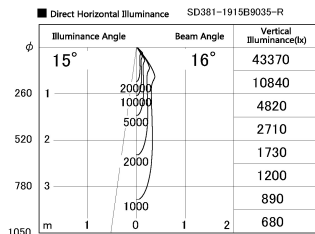

Item no. SD381-1915B9035-R

Series Name: Cledy versa R-G (UL track)
(SD381-R)

Installation	Track mount
Type	Extra high-efficiency tracklight
Fixture wattage	18.6W
Beam angle	16deg
Color Temp.	3500K
CRI	Ra>90
Luminous	1691 lm
Body	Die-castaluminumalloy
Body finish	Black
Trim finish	Black
Reflector finish	N/A
IP Rate	IP20
Light source	COB module
Input Voltage	AC220~240V
Dimming Type	Non-Dimmable
Certificate	CE,CCC
Cut Hole	N/A