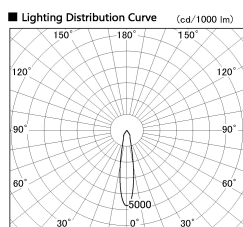

Item no. SD381-1920B9035-R

Series Name: Cledy versa R-G (UL track)
(SD381-R)

Installation	Track mount
Type	Extra high-efficiency tracklight
Fixture wattage	18.6W
Beam angle	19deg
Color Temp.	3500K
CRI	Ra>90
Luminous	1725 lm
Body	Die-cast aluminum alloy
Body finish	Black
Trim finish	Black
Reflector finish	N/A
IP Rate	IP20
Light source	COB module
Input Voltage	AC220~240V
Dimming Type	Non-Dimmable
Certificate	CE,CCC
Cut Hole	N/A