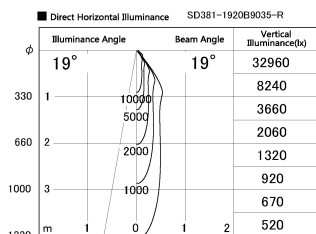

Item no. SD381-1920B9035-R

Series Name: Cledy versa R-G (UL track)
(SD381-R)

Installation	Track mount
Type	Extra high-efficiency tracklight
Fixture wattage	18.6W
Beam angle	19deg
Color Temp.	3500K
CRI	Ra>90
Luminous	1725 lm
Body	Die-cast aluminum alloy
Body finish	Black
Trim finish	Black
Reflector finish	N/A
IP Rate	IP20
Light source	COB module
Input Voltage	AC220~240V
Dimming Type	Non-Dimmable
Certificate	CE,CCC
Cut Hole	N/A