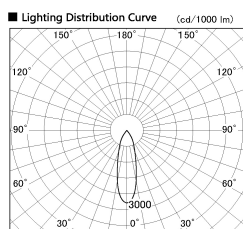

Item no. SD381-1930B9035-R

Series Name: Cledy versa R-G (UL track)
(SD381-R)

Installation	Track mount
Type	Extra high-efficiency tracklight
Fixture wattage	18.6W
Beam angle	28deg
Color Temp.	3500K
CRI	Ra>90
Luminous	1793 lm
Body	Die-castaluminumalloy
Body finish	Black
Trim finish	Black
Reflector finish	N/A
IP Rate	IP20
Light source	COB module
Input Voltage	AC220~240V
Dimming Type	Non-Dimmable
Certificate	CE,CCC
Cut Hole	N/A