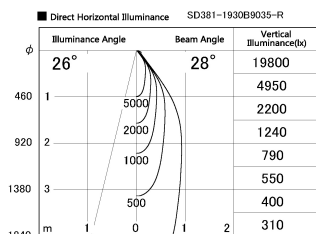

Item no. SD381-1930B9035-R

Series Name: Cledy versa R-G (UL track)
(SD381-R)

Installation	Track mount
Type	Extra high-efficiency tracklight
Fixture wattage	18.6W
Beam angle	28deg
Color Temp.	3500K
CRI	Ra>90
Luminous	1793 lm
Body	Die-castaluminumalloy
Body finish	Black
Trim finish	Black
Reflector finish	N/A
IP Rate	IP20
Light source	COB module
Input Voltage	AC220~240V
Dimming Type	Non-Dimmable
Certificate	CE,CCC
Cut Hole	N/A