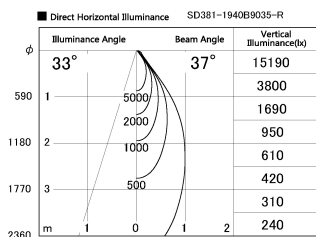

Item no. SD381-1940B9035-R

Series Name: Cledy versa R-G (UL track)
(SD381-R)

Installation	Track mount
Type	Extra high-efficiency tracklight
Fixture wattage	18.6W
Beam angle	37deg
Color Temp.	3500K
CRI	Ra>90
Luminous	1826 lm
Body	Die-castaluminumalloy
Body finish	Black
Trim finish	Black
Reflector finish	N/A
IP Rate	IP20
Light source	COB module
Input Voltage	AC220~240V
Dimming Type	Non-Dimmable
Certificate	CE,CCC
Cut Hole	N/A