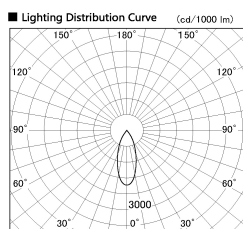

Item no. SD381-1940B9035-R

Series Name: Cledy versa R-G (UL track)
(SD381-R)

Installation	Track mount
Type	Extra high-efficiency tracklight
Fixture wattage	18.6W
Beam angle	37deg
Color Temp.	3500K
CRI	Ra>90
Luminous	1826 lm
Body	Die-castaluminumalloy
Body finish	Black
Trim finish	Black
Reflector finish	N/A
IP Rate	IP20
Light source	COB module
Input Voltage	AC220~240V
Dimming Type	Non-Dimmable
Certificate	CE,CCC
Cut Hole	N/A