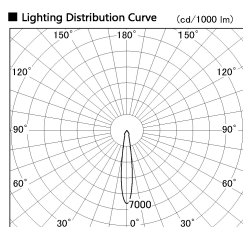

Item no. SD381-1115B9035-R

Series Name: Cledy versa R-G (UL track)  
(SD381-R)

Installation	Track mount
Type	Extra high-efficiency tracklight
Fixture wattage	10.5W
Beam angle	16deg
Color Temp.	3500K
CRI	Ra>90
Luminous	1023 lm
Body	Die-cast aluminum alloy
Body finish	Black
Trim finish	Black
Reflector finish	N/A
IP Rate	IP20
Light source	COB module
Input Voltage	AC220~240V
Dimming Type	Non-Dimmable
Certificate	CE,CCC
Cut Hole	N/A