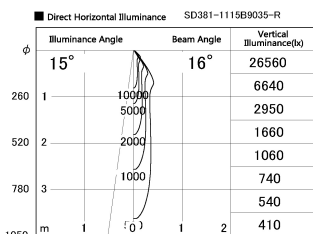

Item no. SD381-1115B9035-R

Series Name: Cledy versa R-G (UL track)  
(SD381-R)

Installation	Track mount
Type	Extra high-efficiency tracklight
Fixture wattage	10.5W
Beam angle	16deg
Color Temp.	3500K
CRI	Ra>90
Luminous	1023 lm
Body	Die-cast aluminum alloy
Body finish	Black
Trim finish	Black
Reflector finish	N/A
IP Rate	IP20
Light source	COB module
Input Voltage	AC220~240V
Dimming Type	Non-Dimmable
Certificate	CE,CCC
Cut Hole	N/A