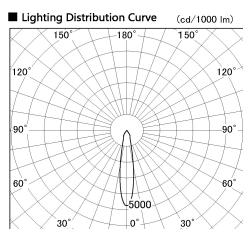

Item no. SD381-1120B9035-R

Series Name: Cledy versa R-G (UL track)
(SD381-R)

Installation	Track mount	
Type	Extra	high-efficiency tracklight
Fixture wattage	10.5W	
Beam angle	19deg	
Color Temp.	3500K	
CRI	Ra>90	
Luminous	1048 lm	
Body	Die-castaluminumalloy	
Body finish	Black	
Trim finish	Black	
Reflector finish	N/A	
IP Rate	IP20	
Light source	COB module	
Input Voltage	AC220~240V	
Dimming Type	Non-Dimmable	
Certificate	CE,CCC	
Cut Hole	N/A	