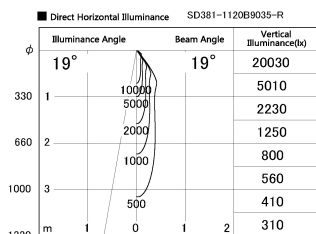

Item no. SD381-1120B9035-R

Series Name: Cledy versa R-G (UL track)
(SD381-R)

Installation	Track mount	
Type	Extra	high-efficiency tracklight
Fixture wattage	10.5W	
Beam angle	19deg	
Color Temp.	3500K	
CRI	Ra>90	
Luminous	1048 lm	
Body	Die-castaluminumalloy	
Body finish	Black	
Trim finish	Black	
Reflector finish	N/A	
IP Rate	IP20	
Light source	COB module	
Input Voltage	AC220~240V	
Dimming Type	Non-Dimmable	
Certificate	CE,CCC	
Cut Hole	N/A	