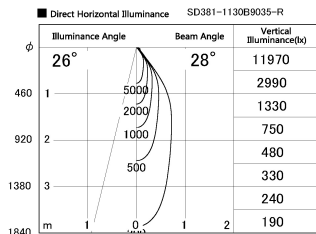

Item no. SD381-1130B9035-R

Series Name: Cledy versa R-G (UL track)
(SD381-R)

Installation	Track mount	
Type	Extra	high-efficiency tracklight
Fixture wattage	10.5W	
Beam angle	28deg	
Color Temp.	3500K	
CRI	Ra>90	
Luminous	1084 lm	
Body	Die-cast aluminum alloy	
Body finish	Black	
Trim finish	Black	
Reflector finish	N/A	
IP Rate	IP20	
Light source	COB module	
Input Voltage	AC220~240V	
Dimming Type	Non-Dimmable	
Certificate	CE,CCC	
Cut Hole	N/A	