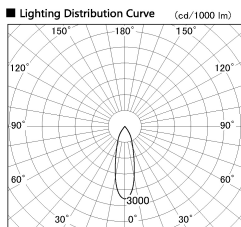

Item no. SD381-1130B9035-R

Series Name: Cledy versa R-G (UL track)
(SD381-R)

Installation	Track mount	
Type	Extra	high-efficiency tracklight
Fixture wattage	10.5W	
Beam angle	28deg	
Color Temp.	3500K	
CRI	Ra>90	
Luminous	1084 lm	
Body	Die-cast aluminum alloy	
Body finish	Black	
Trim finish	Black	
Reflector finish	N/A	
IP Rate	IP20	
Light source	COB module	
Input Voltage	AC220~240V	
Dimming Type	Non-Dimmable	
Certificate	CE,CCC	
Cut Hole	N/A	