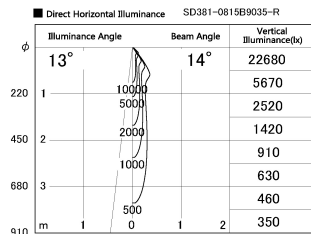

Item no. SD381-0815B9035-R

Series Name: Cledy versa R-G (UL track)
(SD381-R)

Installation	Track mount
Type	Extra high-efficiency tracklight
Fixture wattage	7.5W
Beam angle	16deg
Color Temp.	3500K
CRI	Ra>90
Luminous	731 lm
Body	Die-castaluminumalloy
Body finish	Black
Trim finish	Black
Reflector finish	N/A
IP Rate	IP20
Light source	COB module
Input Voltage	AC220~240V
Dimming Type	Non-Dimmable
Certificate	CE,CCC
Cut Hole	N/A