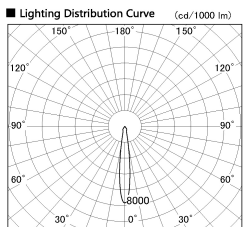

Item no. SD381-0815B9035-R

Series Name: Cledy versa R-G (UL track)
(SD381-R)

Installation	Track mount
Type	Extra high-efficiency tracklight
Fixture wattage	7.5W
Beam angle	16deg
Color Temp.	3500K
CRI	Ra>90
Luminous	731 lm
Body	Die-castaluminumalloy
Body finish	Black
Trim finish	Black
Reflector finish	N/A
IP Rate	IP20
Light source	COB module
Input Voltage	AC220~240V
Dimming Type	Non-Dimmable
Certificate	CE,CCC
Cut Hole	N/A