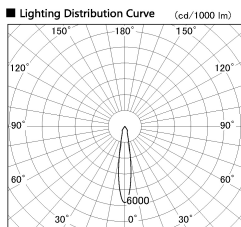

Item no. SD381-0820B9035-R

Series Name: Cledy versa R-G (UL track)
(SD381-R)

Installation	Track mount
Type	Extra high-efficiency tracklight
Fixture wattage	7.5W
Beam angle	20deg
Color Temp.	3500K
CRI	Ra>90
Luminous	760 lm
Body	Die-cast aluminum alloy
Body finish	Black
Trim finish	Black
Reflector finish	N/A
IP Rate	IP20
Light source	COB module
Input Voltage	AC220~240V
Dimming Type	Non-Dimmable
Certificate	CE,CCC
Cut Hole	N/A