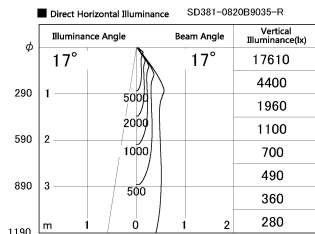

Item no. SD381-0820B9035-R

Series Name: Cledy versa R-G (UL track)
(SD381-R)

Installation	Track mount
Type	Extra high-efficiency tracklight
Fixture wattage	7.5W
Beam angle	20deg
Color Temp.	3500K
CRI	Ra>90
Luminous	760 lm
Body	Die-cast aluminum alloy
Body finish	Black
Trim finish	Black
Reflector finish	N/A
IP Rate	IP20
Light source	COB module
Input Voltage	AC220~240V
Dimming Type	Non-Dimmable
Certificate	CE,CCC
Cut Hole	N/A