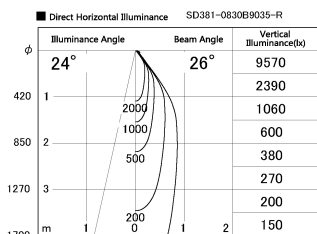

Item no. SD381-0830B9035-R

Series Name: Cledy versa R-G (UL track)  
(SD381-R)

Installation	Track mount
Type	Extra high-efficiency tracklight
Fixture wattage	7.5W
Beam angle	29deg
Color Temp.	3500K
CRI	Ra>90
Luminous	792 lm
Body	Die-castaluminumalloy
Body finish	Black
Trim finish	Black
Reflector finish	N/A
IP Rate	IP20
Light source	COB module
Input Voltage	AC220~240V
Dimming Type	Non-Dimmable
Certificate	CE,CCC
Cut Hole	N/A