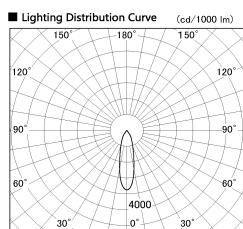

Item no. SD381-0830B9035-R

Series Name: Cledy versa R-G (UL track)  
(SD381-R)

Installation	Track mount
Type	Extra high-efficiency tracklight
Fixture wattage	7.5W
Beam angle	29deg
Color Temp.	3500K
CRI	Ra>90
Luminous	792 lm
Body	Die-castaluminumalloy
Body finish	Black
Trim finish	Black
Reflector finish	N/A
IP Rate	IP20
Light source	COB module
Input Voltage	AC220~240V
Dimming Type	Non-Dimmable
Certificate	CE,CCC
Cut Hole	N/A