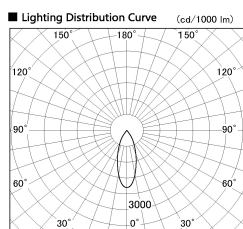

Item no. SD381-0840B9035-R

Series Name: Cledy versa R-G (UL track)  
(SD381-R)

Installation	Track mount
Type	Extra high-efficiency tracklight
Fixture wattage	7.5W
Beam angle	38deg
Color Temp.	3500K
CRI	Ra>90
Luminous	808 lm
Body	Die-castaluminumalloy
Body finish	Black
Trim finish	Black
Reflector finish	N/A
IP Rate	IP20
Light source	COB module
Input Voltage	AC220~240V
Dimming Type	Non-Dimmable
Certificate	CE,CCC
Cut Hole	N/A