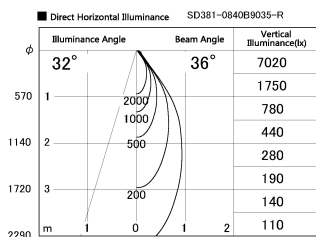

Item no. SD381-0840B9035-R

Series Name: Cledy versa R-G (UL track)  
(SD381-R)

Installation	Track mount
Type	Extra high-efficiency tracklight
Fixture wattage	7.5W
Beam angle	38deg
Color Temp.	3500K
CRI	Ra>90
Luminous	808 lm
Body	Die-castaluminumalloy
Body finish	Black
Trim finish	Black
Reflector finish	N/A
IP Rate	IP20
Light source	COB module
Input Voltage	AC220~240V
Dimming Type	Non-Dimmable
Certificate	CE,CCC
Cut Hole	N/A