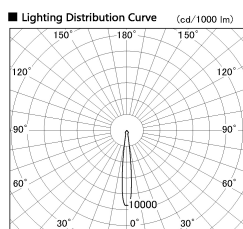

Item no. SD381-3515B9040-R

Series Name: Cledy versa R-G (UL track)  
(SD381-R)

■ Direct Horizontal Illuminance SD381-3515B9040-R

φ	Illuminance Angle	Beam Angle	Vertical Illuminance (lx)		
190	11°	12°	149840		
1			37460		
380			16650		
2			9370		
570			5990		
3			4160		
770			3060		
m	1	0	1	2	2340

Installation	Track mount	
Type	Extra	high-efficiency tracklight
Fixture wattage	36W	
Beam angle	12deg	
Color Temp.	4000K	
CRI	Ra>90	
Luminous	3964 lm	
Body	Die-castaluminumalloy	
Body finish	Black	
Trim finish	Black	
Reflector finish	N/A	
IP Rate	IP20	
Light source	COB module	
Input Voltage	AC220~240V	
Dimming Type	Non-Dimmable	
Certificate	CE,CCC	
Cut Hole	N/A	