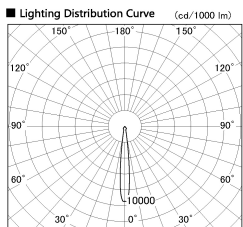

Item no. SD381-3515B9040-R

Series Name: Cledy versa R-G (UL track)
(SD381-R)

■ Direct Horizontal Illuminance SD381-3515B9040-R

φ	Illuminance Angle	Beam Angle	Vertical Illuminance (lx)	
190	11°	12°	149840	
1			37460	
			16650	
380			9370	
2			5990	
			4160	
570			3060	
3			2340	
770				
m	1	0	1	2

Installation	Track mount	
Type	Extra	high-efficiency tracklight
Fixture wattage	36W	
Beam angle	12deg	
Color Temp.	4000K	
CRI	Ra>90	
Luminous	3964 lm	
Body	Die-castaluminumalloy	
Body finish	Black	
Trim finish	Black	
Reflector finish	N/A	
IP Rate	IP20	
Light source	COB module	
Input Voltage	AC220~240V	
Dimming Type	Non-Dimmable	
Certificate	CE,CCC	
Cut Hole	N/A	