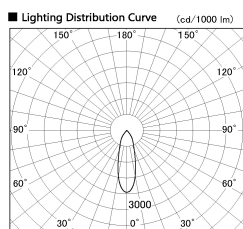

Item no. SD381-3530B9040-R

Series Name: Cledy versa R-G (UL track)
(SD381-R)

Installation	Track mount
Type	Extra high-efficiency tracklight
Fixture wattage	36W
Beam angle	30deg
Color Temp.	4000K
CRI	Ra>90
Luminous	4289 lm
Body	Die-cast aluminum alloy
Body finish	Black
Trim finish	Black
Reflector finish	N/A
IP Rate	IP20
Light source	COB module
Input Voltage	AC220~240V
Dimming Type	Non-Dimmable
Certificate	CE,CCC
Cut Hole	N/A