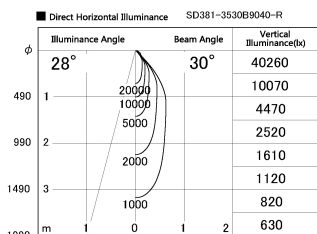

Item no. SD381-3530B9040-R

Series Name: Cledy versa R-G (UL track)
(SD381-R)

Installation	Track mount
Type	Extra high-efficiency tracklight
Fixture wattage	36W
Beam angle	30deg
Color Temp.	4000K
CRI	Ra>90
Luminous	4289 lm
Body	Die-cast aluminum alloy
Body finish	Black
Trim finish	Black
Reflector finish	N/A
IP Rate	IP20
Light source	COB module
Input Voltage	AC220~240V
Dimming Type	Non-Dimmable
Certificate	CE,CCC
Cut Hole	N/A