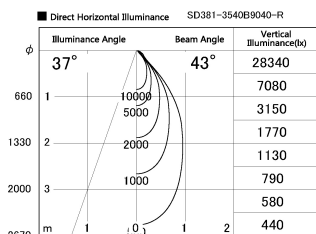

Item no. SD381-3540B9040-R

Series Name: Cledy versa R-G (UL track)
(SD381-R)

Installation	Track mount
Type	Extra high-efficiency tracklight
Fixture wattage	36W
Beam angle	43deg
Color Temp.	4000K
CRI	Ra>90
Luminous	4285 lm
Body	Die-cast aluminum alloy
Body finish	Black
Trim finish	Black
Reflector finish	N/A
IP Rate	IP20
Light source	COB module
Input Voltage	AC220~240V
Dimming Type	Non-Dimmable
Certificate	CE,CCC
Cut Hole	N/A