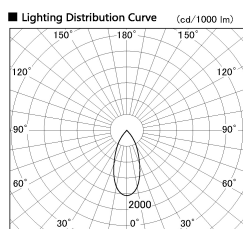

Item no. SD381-3540B9040-R

Series Name: Cledy versa R-G (UL track)
(SD381-R)

Installation	Track mount
Type	Extra high-efficiency tracklight
Fixture wattage	36W
Beam angle	43deg
Color Temp.	4000K
CRI	Ra>90
Luminous	4285 lm
Body	Die-cast aluminum alloy
Body finish	Black
Trim finish	Black
Reflector finish	N/A
IP Rate	IP20
Light source	COB module
Input Voltage	AC220~240V
Dimming Type	Non-Dimmable
Certificate	CE,CCC
Cut Hole	N/A