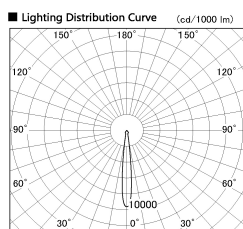

Item no. SD381-2815B9040-R

Series Name: Cledy versa R-G (UL track)
(SD381-R)

■ Direct Horizontal Illuminance SD381-2815B9040-R

φ	Illuminance Angle	Beam Angle	Vertical Illuminance (lx)	
190	11°	12°	123990	
1	50000		31000	
	20000		13780	
380	10000		7750	
2			4960	
570	5000		3440	
3			2530	
770			1940	
m	1	0	1	2

Installation	Track mount
Type	Extra high-efficiency tracklight
Fixture wattage	28W
Beam angle	12deg
Color Temp.	4000K
CRI	Ra>90
Luminous	3203 lm
Body	Die-castaluminumalloy
Body finish	Black
Trim finish	Black
Reflector finish	N/A
IP Rate	IP20
Light source	COB module
Input Voltage	AC220~240V
Dimming Type	Non-Dimmable
Certificate	CE,CCC
Cut Hole	N/A