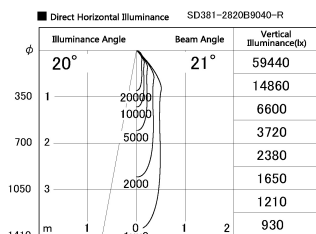

Item no. SD381-2820B9040-R

Series Name: Cledy versa R-G (UL track)  
(SD381-R)

Installation	Track mount
Type	Extra high-efficiency tracklight
Fixture wattage	28W
Beam angle	21deg
Color Temp.	4000K
CRI	Ra>90
Luminous	3452 lm
Body	Die-castaluminumalloy
Body finish	Black
Trim finish	Black
Reflector finish	N/A
IP Rate	IP20
Light source	COB module
Input Voltage	AC220~240V
Dimming Type	Non-Dimmable
Certificate	CE,CCC
Cut Hole	N/A