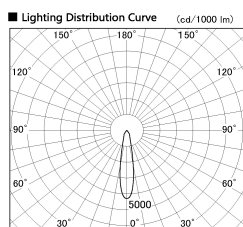

Item no. SD381-2820B9040-R

Series Name: Cledy versa R-G (UL track)  
(SD381-R)

Installation	Track mount
Type	Extra high-efficiency tracklight
Fixture wattage	28W
Beam angle	21deg
Color Temp.	4000K
CRI	Ra>90
Luminous	3452 lm
Body	Die-castaluminumalloy
Body finish	Black
Trim finish	Black
Reflector finish	N/A
IP Rate	IP20
Light source	COB module
Input Voltage	AC220~240V
Dimming Type	Non-Dimmable
Certificate	CE,CCC
Cut Hole	N/A