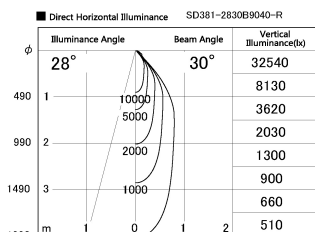

Item no. SD381-2830B9040-R

Series Name: Cledy versa R-G (UL track)
(SD381-R)

Installation	Track mount
Type	Extra high-efficiency tracklight
Fixture wattage	28W
Beam angle	30deg
Color Temp.	4000K
CRI	Ra>90
Luminous	3466 lm
Body	Die-castaluminumalloy
Body finish	Black
Trim finish	Black
Reflector finish	N/A
IP Rate	IP20
Light source	COB module
Input Voltage	AC220~240V
Dimming Type	Non-Dimmable
Certificate	CE,CCC
Cut Hole	N/A