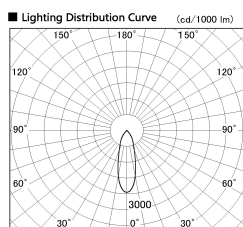

Item no. SD381-2830B9040-R

Series Name: Cledy versa R-G (UL track)
(SD381-R)

Installation	Track mount
Type	Extra high-efficiency tracklight
Fixture wattage	28W
Beam angle	30deg
Color Temp.	4000K
CRI	Ra>90
Luminous	3466 lm
Body	Die-castaluminumalloy
Body finish	Black
Trim finish	Black
Reflector finish	N/A
IP Rate	IP20
Light source	COB module
Input Voltage	AC220~240V
Dimming Type	Non-Dimmable
Certificate	CE,CCC
Cut Hole	N/A