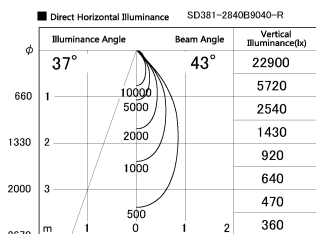

Item no. SD381-2840B9040-R

Series Name: Cledy versa R-G (UL track)
(SD381-R)

Installation	Track mount
Type	Extra high-efficiency tracklight
Fixture wattage	28W
Beam angle	43deg
Color Temp.	4000K
CRI	Ra>90
Luminous	3462 lm
Body	Die-castaluminumalloy
Body finish	Black
Trim finish	Black
Reflector finish	N/A
IP Rate	IP20
Light source	COB module
Input Voltage	AC220~240V
Dimming Type	Non-Dimmable
Certificate	CE,CCC
Cut Hole	N/A