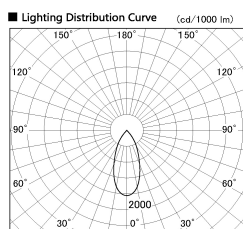

Item no. SD381-2840B9040-R

Series Name: Cledy versa R-G (UL track)
(SD381-R)

Installation	Track mount
Type	Extra high-efficiency tracklight
Fixture wattage	28W
Beam angle	43deg
Color Temp.	4000K
CRI	Ra>90
Luminous	3462 lm
Body	Die-castaluminumalloy
Body finish	Black
Trim finish	Black
Reflector finish	N/A
IP Rate	IP20
Light source	COB module
Input Voltage	AC220~240V
Dimming Type	Non-Dimmable
Certificate	CE,CCC
Cut Hole	N/A