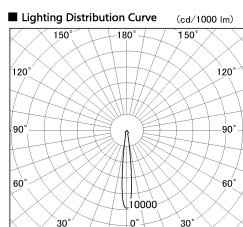

Item no. SD381-2615B9040-R

Series Name: Cledy versa R-G (UL track)
(SD381-R)

■ Direct Horizontal Illuminance SD381-2615B9040-R

φ	Illuminance Angle	Beam Angle	Vertical Illuminance (lx)
170	10°	12°	109860
170	5000		27470
340	20000		12210
340	10000		6870
520	5000		4390
520			3050
690			2240
690	m	1 2 0 0 1 2	1720

Installation	Track mount
Type	Extra high-efficiency tracklight
Fixture wattage	23W
Beam angle	12deg
Color Temp.	4000K
CRI	Ra>90
Luminous	2792 lm
Body	Die-castaluminumalloy
Body finish	Black
Trim finish	Black
Reflector finish	N/A
IP Rate	IP20
Light source	COB module
Input Voltage	AC220~240V
Dimming Type	Non-Dimmable
Certificate	CE,CCC
Cut Hole	N/A