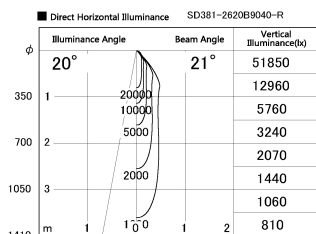

Item no. SD381-2620B9040-R

Series Name: Cledy versa R-G (UL track)
(SD381-R)

Installation	Track mount
Type	Extra high-efficiency tracklight
Fixture wattage	23W
Beam angle	21deg
Color Temp.	4000K
CRI	Ra>90
Luminous	3011 lm
Body	Die-cast aluminum alloy
Body finish	Black
Trim finish	Black
Reflector finish	N/A
IP Rate	IP20
Light source	COB module
Input Voltage	AC220~240V
Dimming Type	Non-Dimmable
Certificate	CE,CCC
Cut Hole	N/A