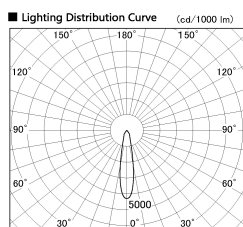

Item no. SD381-2620B9040-R

Series Name: Cledy versa R-G (UL track)
(SD381-R)

Installation	Track mount
Type	Extra high-efficiency tracklight
Fixture wattage	23W
Beam angle	21deg
Color Temp.	4000K
CRI	Ra>90
Luminous	3011 lm
Body	Die-cast aluminum alloy
Body finish	Black
Trim finish	Black
Reflector finish	N/A
IP Rate	IP20
Light source	COB module
Input Voltage	AC220~240V
Dimming Type	Non-Dimmable
Certificate	CE,CCC
Cut Hole	N/A