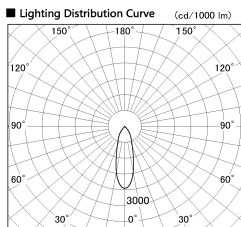

Item no. SD381-2630B9040-R

Series Name: Cledy versa R-G (UL track)  
(SD381-R)

Installation	Track mount
Type	Extra high-efficiency tracklight
Fixture wattage	23W
Beam angle	30deg
Color Temp.	4000K
CRI	Ra>90
Luminous	3020 lm
Body	Die-castaluminumalloy
Body finish	Black
Trim finish	Black
Reflector finish	N/A
IP Rate	IP20
Light source	COB module
Input Voltage	AC220~240V
Dimming Type	Non-Dimmable
Certificate	CE,CCC
Cut Hole	N/A