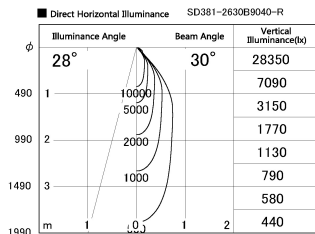

Item no. SD381-2630B9040-R

Series Name: Cledy versa R-G (UL track)  
(SD381-R)

Installation	Track mount
Type	Extra high-efficiency tracklight
Fixture wattage	23W
Beam angle	30deg
Color Temp.	4000K
CRI	Ra>90
Luminous	3020 lm
Body	Die-castaluminumalloy
Body finish	Black
Trim finish	Black
Reflector finish	N/A
IP Rate	IP20
Light source	COB module
Input Voltage	AC220~240V
Dimming Type	Non-Dimmable
Certificate	CE,CCC
Cut Hole	N/A