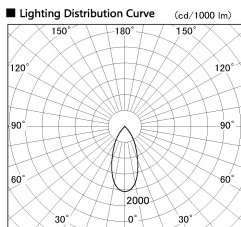

Item no. SD381-2640B9040-R

Series Name: Cledy versa R-G (UL track)
(SD381-R)

Installation	Track mount
Type	Extra high-efficiency tracklight
Fixture wattage	23W
Beam angle	43deg
Color Temp.	4000K
CRI	Ra>90
Luminous	3019 lm
Body	Die-castaluminumalloy
Body finish	Black
Trim finish	Black
Reflector finish	N/A
IP Rate	IP20
Light source	COB module
Input Voltage	AC220~240V
Dimming Type	Non-Dimmable
Certificate	CE,CCC
Cut Hole	N/A