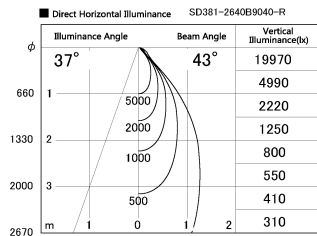

Item no. SD381-2640B9040-R

Series Name: Cledy versa R-G (UL track)
(SD381-R)

Installation	Track mount
Type	Extra high-efficiency tracklight
Fixture wattage	23W
Beam angle	43deg
Color Temp.	4000K
CRI	Ra>90
Luminous	3019 lm
Body	Die-castaluminumalloy
Body finish	Black
Trim finish	Black
Reflector finish	N/A
IP Rate	IP20
Light source	COB module
Input Voltage	AC220~240V
Dimming Type	Non-Dimmable
Certificate	CE,CCC
Cut Hole	N/A