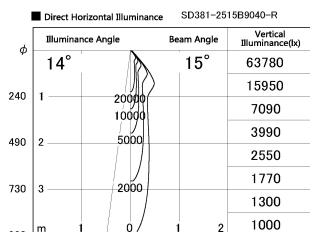

Item no. SD381-2515B9040-R

Series Name: Cledy versa R-G (UL track)
(SD381-R)

Installation	Track mount
Type	Extra high-efficiency tracklight
Fixture wattage	23W
Beam angle	15deg
Color Temp.	4000K
CRI	Ra>90
Luminous	2590 lm
Body	Die-castaluminumalloy
Body finish	Black
Trim finish	Black
Reflector finish	N/A
IP Rate	IP20
Light source	COB module
Input Voltage	AC220~240V
Dimming Type	Non-Dimmable
Certificate	CE,CCC
Cut Hole	N/A