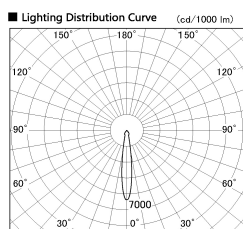

Item no. SD381-2515B9040-R

Series Name: Cledy versa R-G (UL track)
(SD381-R)

Installation	Track mount
Type	Extra high-efficiency tracklight
Fixture wattage	23W
Beam angle	15deg
Color Temp.	4000K
CRI	Ra>90
Luminous	2590 lm
Body	Die-castaluminumalloy
Body finish	Black
Trim finish	Black
Reflector finish	N/A
IP Rate	IP20
Light source	COB module
Input Voltage	AC220~240V
Dimming Type	Non-Dimmable
Certificate	CE,CCC
Cut Hole	N/A