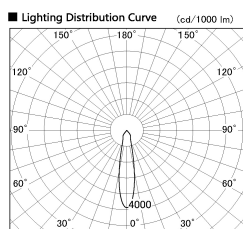

Item no. SD381-2520B9040-R

Series Name: Cledy versa R-G (UL track)  
(SD381-R)

■ Direct Horizontal Illuminance SD381-2520B9040-R

φ	Illuminance Angle	Beam Angle	Vertical Illuminance (lx)
350	20°	21°	43720
700			10930
1050			4860
1410			2730
			1750
			1210
			890
			680

Installation	Track mount
Type	Extra high-efficiency tracklight
Fixture wattage	23W
Beam angle	21deg
Color Temp.	4000K
CRI	Ra>90
Luminous	2793 lm
Body	Die-castaluminumalloy
Body finish	Black
Trim finish	Black
Reflector finish	N/A
IP Rate	IP20
Light source	COB module
Input Voltage	AC220~240V
Dimming Type	Non-Dimmable
Certificate	CE,CCC
Cut Hole	N/A