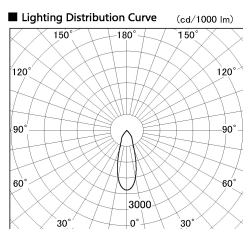

Item no. SD381-2530B9040-R

Series Name: Cledy versa R-G (UL track)
(SD381-R)

Installation	Track mount
Type	Extra high-efficiency tracklight
Fixture wattage	23W
Beam angle	33deg
Color Temp.	4000K
CRI	Ra>90
Luminous	2736 lm
Body	Die-castaluminumalloy
Body finish	Black
Trim finish	Black
Reflector finish	N/A
IP Rate	IP20
Light source	COB module
Input Voltage	AC220~240V
Dimming Type	Non-Dimmable
Certificate	CE,CCC
Cut Hole	N/A