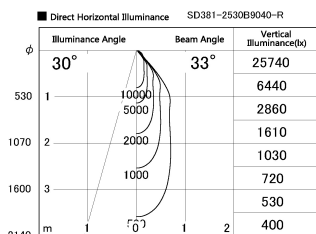

Item no. SD381-2530B9040-R

Series Name: Cledy versa R-G (UL track)  
(SD381-R)

Installation	Track mount
Type	Extra high-efficiency tracklight
Fixture wattage	23W
Beam angle	33deg
Color Temp.	4000K
CRI	Ra>90
Luminous	2736 lm
Body	Die-castaluminumalloy
Body finish	Black
Trim finish	Black
Reflector finish	N/A
IP Rate	IP20
Light source	COB module
Input Voltage	AC220~240V
Dimming Type	Non-Dimmable
Certificate	CE,CCC
Cut Hole	N/A