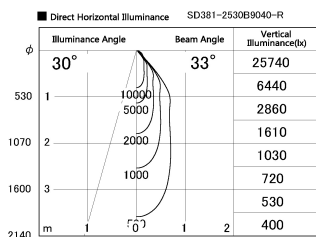

Item no. SD381-2530B9040-R

Series Name: Cledy versa R-G (UL track)
(SD381-R)

Installation	Track mount
Type	Extra high-efficiency tracklight
Fixture wattage	23W
Beam angle	33deg
Color Temp.	4000K
CRI	Ra>90
Luminous	2736 lm
Body	Die-castaluminumalloy
Body finish	Black
Trim finish	Black
Reflector finish	N/A
IP Rate	IP20
Light source	COB module
Input Voltage	AC220~240V
Dimming Type	Non-Dimmable
Certificate	CE,CCC
Cut Hole	N/A