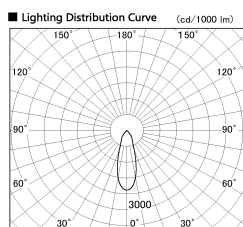

Item no. SD381-2530B9040-R

Series Name: Cledy versa R-G (UL track)  
(SD381-R)

Installation	Track mount
Type	Extra high-efficiency tracklight
Fixture wattage	23W
Beam angle	33deg
Color Temp.	4000K
CRI	Ra>90
Luminous	2736 lm
Body	Die-castaluminumalloy
Body finish	Black
Trim finish	Black
Reflector finish	N/A
IP Rate	IP20
Light source	COB module
Input Voltage	AC220~240V
Dimming Type	Non-Dimmable
Certificate	CE,CCC
Cut Hole	N/A