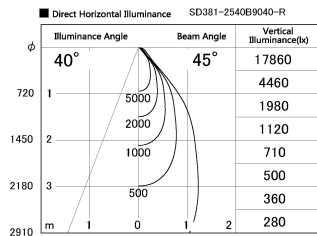

Item no. SD381-2540B9040-R

Series Name: Cledy versa R-G (UL track)
(SD381-R)

Installation	Track mount
Type	Extra high-efficiency tracklight
Fixture wattage	23W
Beam angle	45deg
Color Temp.	4000K
CRI	Ra>90
Luminous	2839 lm
Body	Die-cast aluminum alloy
Body finish	Black
Trim finish	Black
Reflector finish	N/A
IP Rate	IP20
Light source	COB module
Input Voltage	AC220~240V
Dimming Type	Non-Dimmable
Certificate	CE,CCC
Cut Hole	N/A