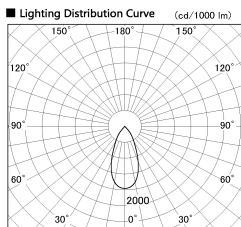

Item no. SD381-2540B9040-R

Series Name: Cledy versa R-G (UL track)
(SD381-R)

Installation	Track mount
Type	Extra high-efficiency tracklight
Fixture wattage	23W
Beam angle	45deg
Color Temp.	4000K
CRI	Ra>90
Luminous	2839 lm
Body	Die-cast aluminum alloy
Body finish	Black
Trim finish	Black
Reflector finish	N/A
IP Rate	IP20
Light source	COB module
Input Voltage	AC220~240V
Dimming Type	Non-Dimmable
Certificate	CE,CCC
Cut Hole	N/A