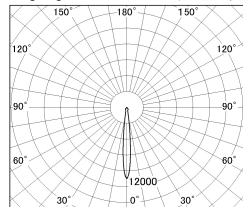

Installation	Track mount	
Type	Extra	high-efficiency tracklight
Fixture wattage	20W	
Beam angle	11deg	
Color Temp.	4000K	
CRI	Ra>90	
Luminous	2009 lm	
Body	Die-cast aluminum alloy	
Body finish	Black	
Trim finish	Black	
Reflector finish	N/A	
IP Rate	IP20	
Light source	COB module	
Input Voltage	AC220~240V	
Dimming Type	Non-Dimmable	
Certificate	CE,CCC	
Cut Hole	N/A	

■ Lighting Distribution Curve (cd./1000 lm)

φ	Illuminance Angle	Beam Angle	Vertical Illuminance(lx)	
			1	2
170	10°	11°	87050	21760
340	20000		9670	5440
520	10000		3480	2420
690	5000		1780	1360
	2000			
m	1	0	1	2