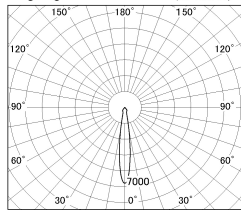

■ Lighting Distribution Curve (cd./1000 lm)

φ	Illuminance Angle	Beam Angle	Vertical Illuminance(lx)	
			1	2
240	14°	15°	57380	14340
490	1	20000	6380	3590
730	2	10000	2300	1590
980	3	5000	1170	900
	m	1, 2	1, 2	

Installation	Track mount
Type	Extra high-efficiency tracklight
Fixture wattage	20W
Beam angle	15deg
Color Temp.	4000K
CRI	Ra>90
Luminous	2134 lm
Body	Die-castaluminumalloy
Body finish	Black
Trim finish	Black
Reflector finish	N/A
IP Rate	IP20
Light source	COB module
Input Voltage	AC220~240V
Dimming Type	Non-Dimmable
Certificate	CE,CCC
Cut Hole	N/A