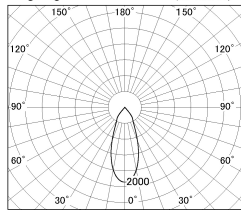

■ Lighting Distribution Curve (cd./1000 lm)

Installation	Track mount
Type	Extra high-efficiency tracklight
Fixture wattage	20W
Beam angle	39deg
Color Temp.	4000K
CRI	Ra>90
Luminous	2196 lm
Body	Die-castaluminumalloy
Body finish	Black
Trim finish	Black
Reflector finish	N/A
IP Rate	IP20
Light source	COB module
Input Voltage	AC220~240V
Dimming Type	Non-Dimmable
Certificate	CE,CCC
Cut Hole	N/A