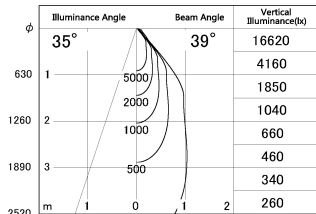

Installation	Track mount
Type	Extra high-efficiency tracklight
Fixture wattage	20W
Beam angle	39deg
Color Temp.	4000K
CRI	Ra>90
Luminous	2196 lm
Body	Die-castaluminumalloy
Body finish	Black
Trim finish	Black
Reflector finish	N/A
IP Rate	IP20
Light source	COB module
Input Voltage	AC220~240V
Dimming Type	Non-Dimmable
Certificate	CE,CCC
Cut Hole	N/A