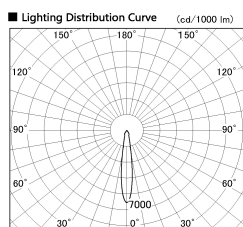

Item no. SD381-1915B9040-R

Series Name: Cledy versa R-G (UL track)
(SD381-R)

Installation	Track mount	
Type	Extra	high-efficiency tracklight
Fixture wattage	18.6W	
Beam angle	16deg	
Color Temp.	4000K	
CRI	Ra>90	
Luminous	1715 lm	
Body	Die-castaluminumalloy	
Body finish	Black	
Trim finish	Black	
Reflector finish	N/A	
IP Rate	IP20	
Light source	COB module	
Input Voltage	AC220~240V	
Dimming Type	Non-Dimmable	
Certificate	CE,CCC	
Cut Hole	N/A	