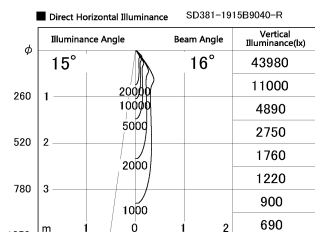

Item no. SD381-1915B9040-R

Series Name: Cledy versa R-G (UL track)
(SD381-R)

Installation	Track mount	
Type	Extra	high-efficiency tracklight
Fixture wattage	18.6W	
Beam angle	16deg	
Color Temp.	4000K	
CRI	Ra>90	
Luminous	1715 lm	
Body	Die-castaluminumalloy	
Body finish	Black	
Trim finish	Black	
Reflector finish	N/A	
IP Rate	IP20	
Light source	COB module	
Input Voltage	AC220~240V	
Dimming Type	Non-Dimmable	
Certificate	CE,CCC	
Cut Hole	N/A	