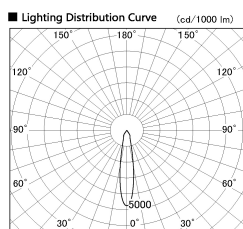

Item no. SD381-1920B9040-R

Series Name: Cledy versa R-G (UL track)
(SD381-R)

Installation	Track mount
Type	Extra high-efficiency tracklight
Fixture wattage	18.6W
Beam angle	19deg
Color Temp.	4000K
CRI	Ra>90
Luminous	1749 lm
Body	Die-castaluminumalloy
Body finish	Black
Trim finish	Black
Reflector finish	N/A
IP Rate	IP20
Light source	COB module
Input Voltage	AC220~240V
Dimming Type	Non-Dimmable
Certificate	CE,CCC
Cut Hole	N/A