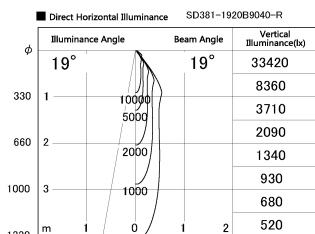

Item no. SD381-1920B9040-R

Series Name: Cledy versa R-G (UL track)
(SD381-R)

Installation	Track mount
Type	Extra high-efficiency tracklight
Fixture wattage	18.6W
Beam angle	19deg
Color Temp.	4000K
CRI	Ra>90
Luminous	1749 lm
Body	Die-castaluminumalloy
Body finish	Black
Trim finish	Black
Reflector finish	N/A
IP Rate	IP20
Light source	COB module
Input Voltage	AC220~240V
Dimming Type	Non-Dimmable
Certificate	CE,CCC
Cut Hole	N/A