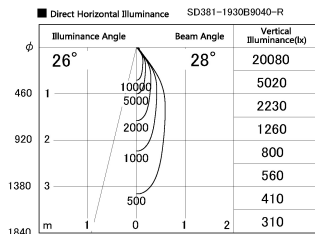

Item no. SD381-1930B9040-R

Series Name: Cledy versa R-G (UL track)
(SD381-R)

Installation	Track mount
Type	Extra high-efficiency tracklight
Fixture wattage	18.6W
Beam angle	28deg
Color Temp.	4000K
CRI	Ra>90
Luminous	1818 lm
Body	Die-castaluminumalloy
Body finish	Black
Trim finish	Black
Reflector finish	N/A
IP Rate	IP20
Light source	COB module
Input Voltage	AC220~240V
Dimming Type	Non-Dimmable
Certificate	CE,CCC
Cut Hole	N/A