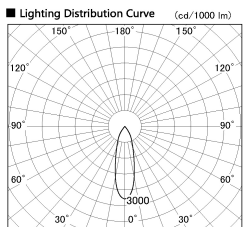

Item no. SD381-1930B9040-R

Series Name: Cledy versa R-G (UL track)
(SD381-R)

Installation	Track mount
Type	Extra high-efficiency tracklight
Fixture wattage	18.6W
Beam angle	28deg
Color Temp.	4000K
CRI	Ra>90
Luminous	1818 lm
Body	Die-castaluminumalloy
Body finish	Black
Trim finish	Black
Reflector finish	N/A
IP Rate	IP20
Light source	COB module
Input Voltage	AC220~240V
Dimming Type	Non-Dimmable
Certificate	CE,CCC
Cut Hole	N/A