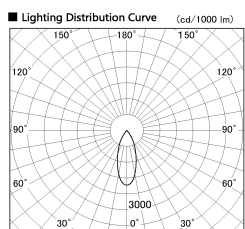

Item no. SD381-1940B9040-R

Series Name: Cledy versa R-G (UL track)
(SD381-R)

Installation	Track mount
Type	Extra high-efficiency tracklight
Fixture wattage	18.6W
Beam angle	37deg
Color Temp.	4000K
CRI	Ra>90
Luminous	1851 lm
Body	Die-cast aluminum alloy
Body finish	Black
Trim finish	Black
Reflector finish	N/A
IP Rate	IP20
Light source	COB module
Input Voltage	AC220~240V
Dimming Type	Non-Dimmable
Certificate	CE,CCC
Cut Hole	N/A