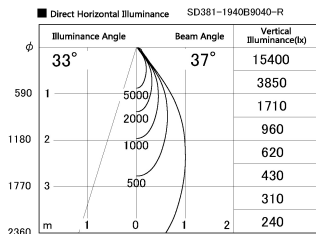

Item no. SD381-1940B9040-R

Series Name: Cledy versa R-G (UL track)
(SD381-R)

Installation	Track mount
Type	Extra high-efficiency tracklight
Fixture wattage	18.6W
Beam angle	37deg
Color Temp.	4000K
CRI	Ra>90
Luminous	1851 lm
Body	Die-cast aluminum alloy
Body finish	Black
Trim finish	Black
Reflector finish	N/A
IP Rate	IP20
Light source	COB module
Input Voltage	AC220~240V
Dimming Type	Non-Dimmable
Certificate	CE,CCC
Cut Hole	N/A