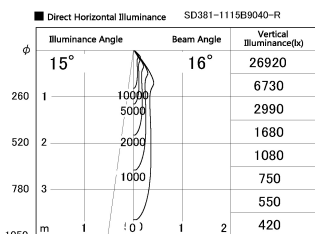

Item no. SD381-1115B9040-R

Series Name: Cledy versa R-G (UL track)  
(SD381-R)

Installation	Track mount
Type	Extra high-efficiency tracklight
Fixture wattage	10.5W
Beam angle	16deg
Color Temp.	4000K
CRI	Ra>90
Luminous	1037 lm
Body	Die-castaluminumalloy
Body finish	Black
Trim finish	Black
Reflector finish	N/A
IP Rate	IP20
Light source	COB module
Input Voltage	AC220~240V
Dimming Type	Non-Dimmable
Certificate	CE,CCC
Cut Hole	N/A