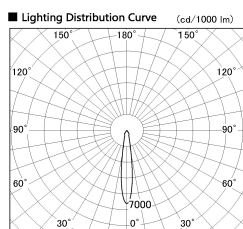

Item no. SD381-1115B9040-R

Series Name: Cledy versa R-G (UL track)  
(SD381-R)

Installation	Track mount
Type	Extra high-efficiency tracklight
Fixture wattage	10.5W
Beam angle	16deg
Color Temp.	4000K
CRI	Ra>90
Luminous	1037 lm
Body	Die-castaluminumalloy
Body finish	Black
Trim finish	Black
Reflector finish	N/A
IP Rate	IP20
Light source	COB module
Input Voltage	AC220~240V
Dimming Type	Non-Dimmable
Certificate	CE,CCC
Cut Hole	N/A