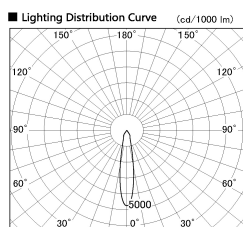

Item no. SD381-1120B9040-R

Series Name: Cledy versa R-G (UL track)
(SD381-R)

Installation	Track mount
Type	Extra high-efficiency tracklight
Fixture wattage	10.5W
Beam angle	19deg
Color Temp.	4000K
CRI	Ra>90
Luminous	1063 lm
Body	Die-cast aluminum alloy
Body finish	Black
Trim finish	Black
Reflector finish	N/A
IP Rate	IP20
Light source	COB module
Input Voltage	AC220~240V
Dimming Type	Non-Dimmable
Certificate	CE,CCC
Cut Hole	N/A