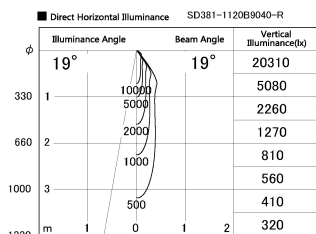

Item no. SD381-1120B9040-R

Series Name: Cledy versa R-G (UL track)
(SD381-R)

Installation	Track mount
Type	Extra high-efficiency tracklight
Fixture wattage	10.5W
Beam angle	19deg
Color Temp.	4000K
CRI	Ra>90
Luminous	1063 lm
Body	Die-cast aluminum alloy
Body finish	Black
Trim finish	Black
Reflector finish	N/A
IP Rate	IP20
Light source	COB module
Input Voltage	AC220~240V
Dimming Type	Non-Dimmable
Certificate	CE,CCC
Cut Hole	N/A