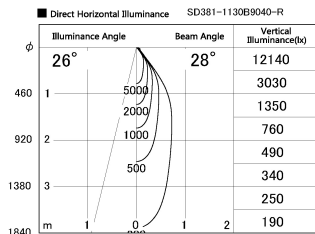

Item no. SD381-1130B9040-R

Series Name: Cledy versa R-G (UL track)
(SD381-R)

Installation	Track mount
Type	Extra high-efficiency tracklight
Fixture wattage	10.5W
Beam angle	28deg
Color Temp.	4000K
CRI	Ra>90
Luminous	1099 lm
Body	Die-cast aluminum alloy
Body finish	Black
Trim finish	Black
Reflector finish	N/A
IP Rate	IP20
Light source	COB module
Input Voltage	AC220~240V
Dimming Type	Non-Dimmable
Certificate	CE,CCC
Cut Hole	N/A