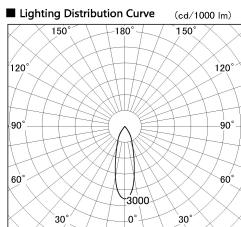

Item no. SD381-1130B9040-R

Series Name: Cledy versa R-G (UL track)
(SD381-R)

Installation	Track mount
Type	Extra high-efficiency tracklight
Fixture wattage	10.5W
Beam angle	28deg
Color Temp.	4000K
CRI	Ra>90
Luminous	1099 lm
Body	Die-cast aluminum alloy
Body finish	Black
Trim finish	Black
Reflector finish	N/A
IP Rate	IP20
Light source	COB module
Input Voltage	AC220~240V
Dimming Type	Non-Dimmable
Certificate	CE,CCC
Cut Hole	N/A