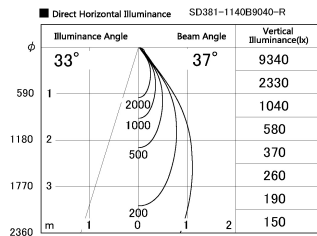

Item no. SD381-1140B9040-R

Series Name: Cledy versa R-G (UL track)
(SD381-R)

Installation	Track mount
Type	Extra high-efficiency tracklight
Fixture wattage	10.5W
Beam angle	37deg
Color Temp.	4000K
CRI	Ra>90
Luminous	1122 lm
Body	Die-castaluminumalloy
Body finish	Black
Trim finish	Black
Reflector finish	N/A
IP Rate	IP20
Light source	COB module
Input Voltage	AC220~240V
Dimming Type	Non-Dimmable
Certificate	CE,CCC
Cut Hole	N/A