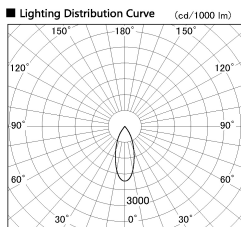

Item no. SD381-1140B9040-R

Series Name: Cledy versa R-G (UL track)
(SD381-R)

Installation	Track mount
Type	Extra high-efficiency tracklight
Fixture wattage	10.5W
Beam angle	37deg
Color Temp.	4000K
CRI	Ra>90
Luminous	1122 lm
Body	Die-castaluminumalloy
Body finish	Black
Trim finish	Black
Reflector finish	N/A
IP Rate	IP20
Light source	COB module
Input Voltage	AC220~240V
Dimming Type	Non-Dimmable
Certificate	CE,CCC
Cut Hole	N/A