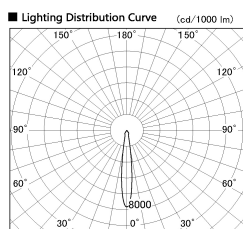

Item no. SD381-0815B9040-R

Series Name: Cledy versa R-G (UL track)  
(SD381-R)

Installation	Track mount
Type	Extra high-efficiency tracklight
Fixture wattage	7.5W
Beam angle	16deg
Color Temp.	4000K
CRI	Ra>90
Luminous	741 lm
Body	Die-castaluminumalloy
Body finish	Black
Trim finish	Black
Reflector finish	N/A
IP Rate	IP20
Light source	COB module
Input Voltage	AC220~240V
Dimming Type	Non-Dimmable
Certificate	CE,CCC
Cut Hole	N/A