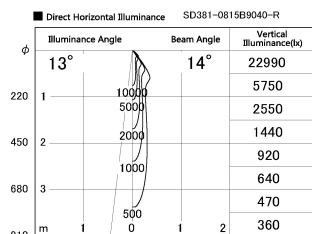

Item no. SD381-0815B9040-R

Series Name: Cledy versa R-G (UL track)  
(SD381-R)

Installation	Track mount
Type	Extra high-efficiency tracklight
Fixture wattage	7.5W
Beam angle	16deg
Color Temp.	4000K
CRI	Ra>90
Luminous	741 lm
Body	Die-castaluminumalloy
Body finish	Black
Trim finish	Black
Reflector finish	N/A
IP Rate	IP20
Light source	COB module
Input Voltage	AC220~240V
Dimming Type	Non-Dimmable
Certificate	CE,CCC
Cut Hole	N/A