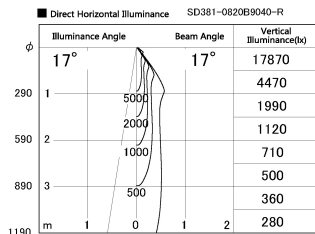

Item no. SD381-0820B9040-R

Series Name: Cledy versa R-G (UL track)  
(SD381-R)

Installation	Track mount
Type	Extra high-efficiency tracklight
Fixture wattage	7.5W
Beam angle	20deg
Color Temp.	4000K
CRI	Ra>90
Luminous	771 lm
Body	Die-cast aluminum alloy
Body finish	Black
Trim finish	Black
Reflector finish	N/A
IP Rate	IP20
Light source	COB module
Input Voltage	AC220~240V
Dimming Type	Non-Dimmable
Certificate	CE,CCC
Cut Hole	N/A