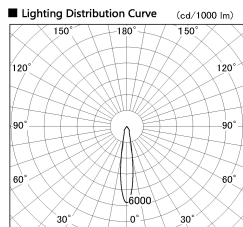

Item no. SD381-0820B9040-R

Series Name: Cledy versa R-G (UL track)  
(SD381-R)

Installation	Track mount
Type	Extra high-efficiency tracklight
Fixture wattage	7.5W
Beam angle	20deg
Color Temp.	4000K
CRI	Ra>90
Luminous	771 lm
Body	Die-cast aluminum alloy
Body finish	Black
Trim finish	Black
Reflector finish	N/A
IP Rate	IP20
Light source	COB module
Input Voltage	AC220~240V
Dimming Type	Non-Dimmable
Certificate	CE,CCC
Cut Hole	N/A