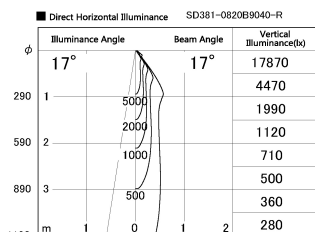

Item no. SD381-0820B9040-R

Series Name: Cledy versa R-G (UL track)  
(SD381-R)

Installation	Track mount
Type	Extra high-efficiency tracklight
Fixture wattage	7.5W
Beam angle	20deg
Color Temp.	4000K
CRI	Ra>90
Luminous	771 lm
Body	Die-cast aluminum alloy
Body finish	Black
Trim finish	Black
Reflector finish	N/A
IP Rate	IP20
Light source	COB module
Input Voltage	AC220~240V
Dimming Type	Non-Dimmable
Certificate	CE,CCC
Cut Hole	N/A