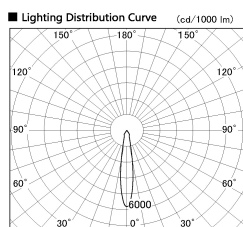

Item no. SD381-0820B9040-R

Series Name: Cledy versa R-G (UL track)  
(SD381-R)

Installation	Track mount
Type	Extra high-efficiency tracklight
Fixture wattage	7.5W
Beam angle	20deg
Color Temp.	4000K
CRI	Ra>90
Luminous	771 lm
Body	Die-cast aluminum alloy
Body finish	Black
Trim finish	Black
Reflector finish	N/A
IP Rate	IP20
Light source	COB module
Input Voltage	AC220~240V
Dimming Type	Non-Dimmable
Certificate	CE,CCC
Cut Hole	N/A