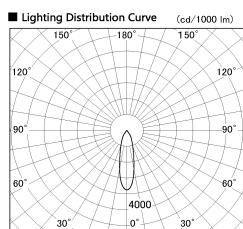

Item no. SD381-0830B9040-R

Series Name: Cledy versa R-G (UL track)  
(SD381-R)

Installation	Track mount
Type	Extra high-efficiency tracklight
Fixture wattage	7.5W
Beam angle	29deg
Color Temp.	4000K
CRI	Ra>90
Luminous	803 lm
Body	Die-cast aluminum alloy
Body finish	Black
Trim finish	Black
Reflector finish	N/A
IP Rate	IP20
Light source	COB module
Input Voltage	AC220~240V
Dimming Type	Non-Dimmable
Certificate	CE,CCC
Cut Hole	N/A