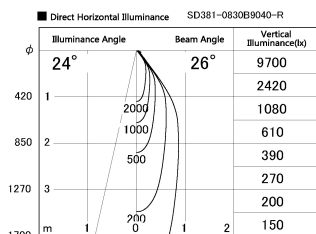

Item no. SD381-0830B9040-R

Series Name: Cledy versa R-G (UL track)
(SD381-R)

Installation	Track mount
Type	Extra high-efficiency tracklight
Fixture wattage	7.5W
Beam angle	29deg
Color Temp.	4000K
CRI	Ra>90
Luminous	803 lm
Body	Die-cast aluminum alloy
Body finish	Black
Trim finish	Black
Reflector finish	N/A
IP Rate	IP20
Light source	COB module
Input Voltage	AC220~240V
Dimming Type	Non-Dimmable
Certificate	CE,CCC
Cut Hole	N/A