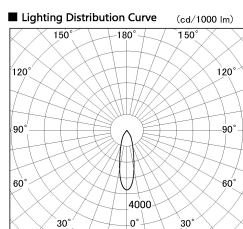

Item no. SD381-0830B9040-R

Series Name: Cledy versa R-G (UL track)
(SD381-R)

Installation	Track mount
Type	Extra high-efficiency tracklight
Fixture wattage	7.5W
Beam angle	29deg
Color Temp.	4000K
CRI	Ra>90
Luminous	803 lm
Body	Die-cast aluminum alloy
Body finish	Black
Trim finish	Black
Reflector finish	N/A
IP Rate	IP20
Light source	COB module
Input Voltage	AC220~240V
Dimming Type	Non-Dimmable
Certificate	CE,CCC
Cut Hole	N/A