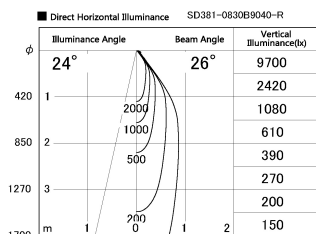

Item no. SD381-0830B9040-R

Series Name: Cledy versa R-G (UL track)  
(SD381-R)

Installation	Track mount
Type	Extra high-efficiency tracklight
Fixture wattage	7.5W
Beam angle	29deg
Color Temp.	4000K
CRI	Ra>90
Luminous	803 lm
Body	Die-cast aluminum alloy
Body finish	Black
Trim finish	Black
Reflector finish	N/A
IP Rate	IP20
Light source	COB module
Input Voltage	AC220~240V
Dimming Type	Non-Dimmable
Certificate	CE,CCC
Cut Hole	N/A