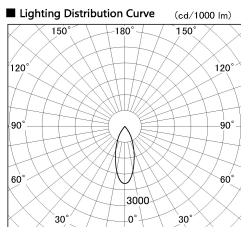

Item no. SD381-0840B9040-R

Series Name: Cledy versa R-G (UL track)
(SD381-R)

Installation	Track mount
Type	Extra high-efficiency tracklight
Fixture wattage	7.5W
Beam angle	38deg
Color Temp.	4000K
CRI	Ra>90
Luminous	819 lm
Body	Die-castaluminumalloy
Body finish	Black
Trim finish	Black
Reflector finish	N/A
IP Rate	IP20
Light source	COB module
Input Voltage	AC220~240V
Dimming Type	Non-Dimmable
Certificate	CE,CCC
Cut Hole	N/A