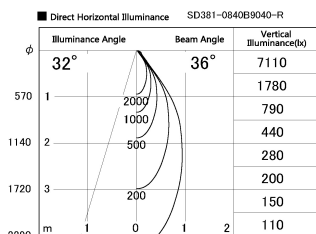

Item no. SD381-0840B9040-R

Series Name: Cledy versa R-G (UL track)  
(SD381-R)

Installation	Track mount
Type	Extra high-efficiency tracklight
Fixture wattage	7.5W
Beam angle	38deg
Color Temp.	4000K
CRI	Ra>90
Luminous	819 lm
Body	Die-castaluminumalloy
Body finish	Black
Trim finish	Black
Reflector finish	N/A
IP Rate	IP20
Light source	COB module
Input Voltage	AC220~240V
Dimming Type	Non-Dimmable
Certificate	CE,CCC
Cut Hole	N/A