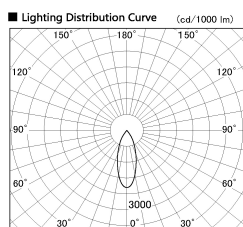

Item no. SD381-0840B9040-R

Series Name: Cledy versa R-G (UL track)  
(SD381-R)

Installation	Track mount
Type	Extra high-efficiency tracklight
Fixture wattage	7.5W
Beam angle	38deg
Color Temp.	4000K
CRI	Ra>90
Luminous	819 lm
Body	Die-castaluminumalloy
Body finish	Black
Trim finish	Black
Reflector finish	N/A
IP Rate	IP20
Light source	COB module
Input Voltage	AC220~240V
Dimming Type	Non-Dimmable
Certificate	CE,CCC
Cut Hole	N/A