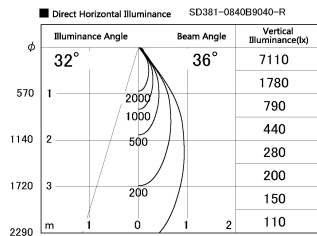

Item no. SD381-0840B9040-R

Series Name: Cledy versa R-G (UL track)
(SD381-R)

Installation	Track mount
Type	Extra high-efficiency tracklight
Fixture wattage	7.5W
Beam angle	38deg
Color Temp.	4000K
CRI	Ra>90
Luminous	819 lm
Body	Die-castaluminumalloy
Body finish	Black
Trim finish	Black
Reflector finish	N/A
IP Rate	IP20
Light source	COB module
Input Voltage	AC220~240V
Dimming Type	Non-Dimmable
Certificate	CE,CCC
Cut Hole	N/A