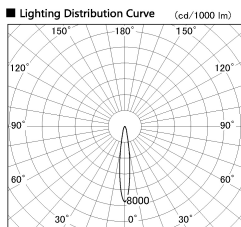

Item no. SD381-3515W9027

Series Name: Versa R-G (UL Track)
(SD381)

■ Direct Horizontal Illuminance SD381-3515W9027

φ	Illuminance Angle	Beam Angle	Vertical Illuminance (lx)
1	14°	15°	113150
2	5000		28290
3	2000		12570
4	1000		7070
5	500		4530
6			3140
7			2310
8			1770

Installation	Track mount
Type	High-efficiency tracklight
Fixture wattage	36W
Beam angle	15deg
Color Temp.	2700K
CRI	Ra>90
Luminous	3618 lm
Body	Die-castaluminumalloy
Body finish	White
Trim finish	White
Reflector finish	N/A
IP Rate	IP20
Light source	COB module
Input Voltage	AC220~240V
Dimming Type	Non-Dimmable
Certificate	CE,CCC
Cut Hole	N/A