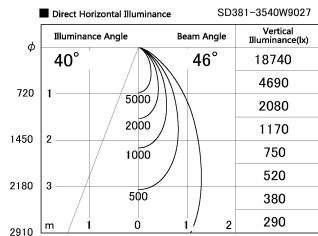

Item no. SD381-3540W9027

Series Name: Versa R-G (UL Track)
(SD381)

Installation	Track mount
Type	High-efficiency tracklight
Fixture wattage	36W
Beam angle	46deg
Color Temp.	2700K
CRI	Ra>90
Luminous	3403 lm
Body	Die-castaluminumalloy
Body finish	White
Trim finish	White
Reflector finish	N/A
IP Rate	IP20
Light source	COB module
Input Voltage	AC220~240V
Dimming Type	Non-Dimmable
Certificate	CE,CCC
Cut Hole	N/A