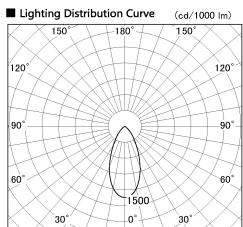

Item no. SD381-3540W9027

Series Name: Versa R-G (UL Track)
(SD381)

Installation	Track mount
Type	High-efficiency tracklight
Fixture wattage	36W
Beam angle	46deg
Color Temp.	2700K
CRI	Ra>90
Luminous	3403 lm
Body	Die-castaluminumalloy
Body finish	White
Trim finish	White
Reflector finish	N/A
IP Rate	IP20
Light source	COB module
Input Voltage	AC220~240V
Dimming Type	Non-Dimmable
Certificate	CE,CCC
Cut Hole	N/A